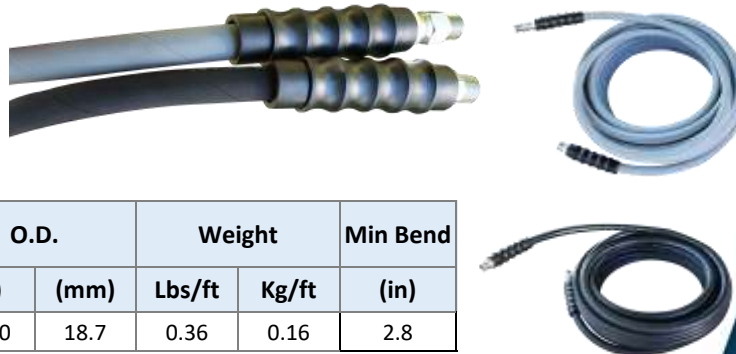

Heavy Duty Hose Guards with Finger Grip Ends

Assemblies are NPT solid by swivel connections.

Aqua 4000 PSI Standard Temp

Tube: Synthetic Rubber

Reinforcement: 1 Wire Braid

Cover: Smooth, Abrasion and Oil Resistant

Aqua 4000 PSI High Temp

Tube: Synthetic Rubber

Reinforcement: 1 Wire Braid

Cover: Smooth, Abrasion and Oil Resistant

Temp: -20°F (29°C) to +310°F (154°C)

Part #	I.D.		O.D.		Weight		Min Bend Radius (in)
	(in)	(mm)	(in)	(mm)	Lbs/ft	Kg/ft	
Colors Available							
BLK	3/8	9.8	0.681	17.3	0.22	0.10	2.5

Aqua 6000 PSI Standard Temp

Tube: Synthetic Rubber

Reinforcement: 2 Wire Braid

Cover: Smooth, Abrasion and Oil Resistant

Temp: -20°F (29°C) to +250°F (121°C)

Part #	I.D.		O.D.		Weight		Min Bend Radius (in)
	(in)	(mm)	(in)	(mm)	Lbs/ft	Kg/ft	
Colors Available							
BLK, GRA	3/8	9.8	0.740	18.7	0.36	0.16	2.8